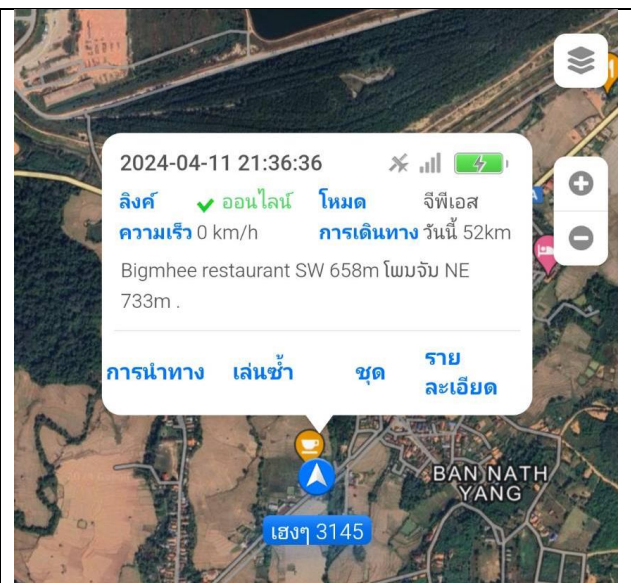

สรุปการใช้รถ 2956 10km

สรุปการใช้รถ 3145 52km