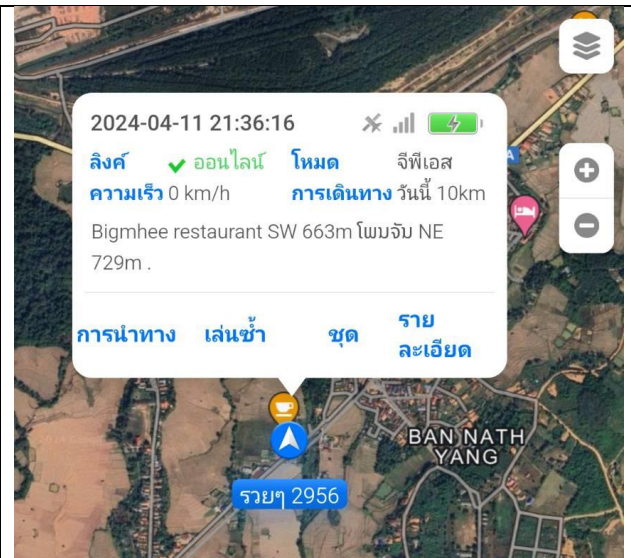

Daily Report

แผนก Store

1.สรุปการใช้รถประจำวัน