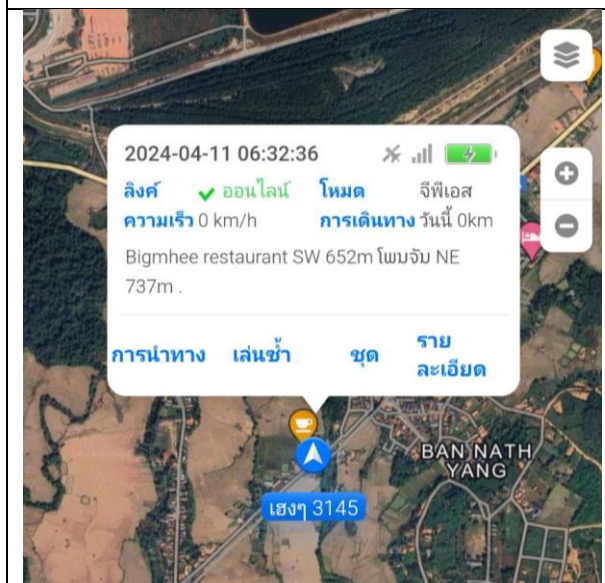

สรุปการใช้รถ 2956 10km

สรุปการใช้รถ 3145 52km